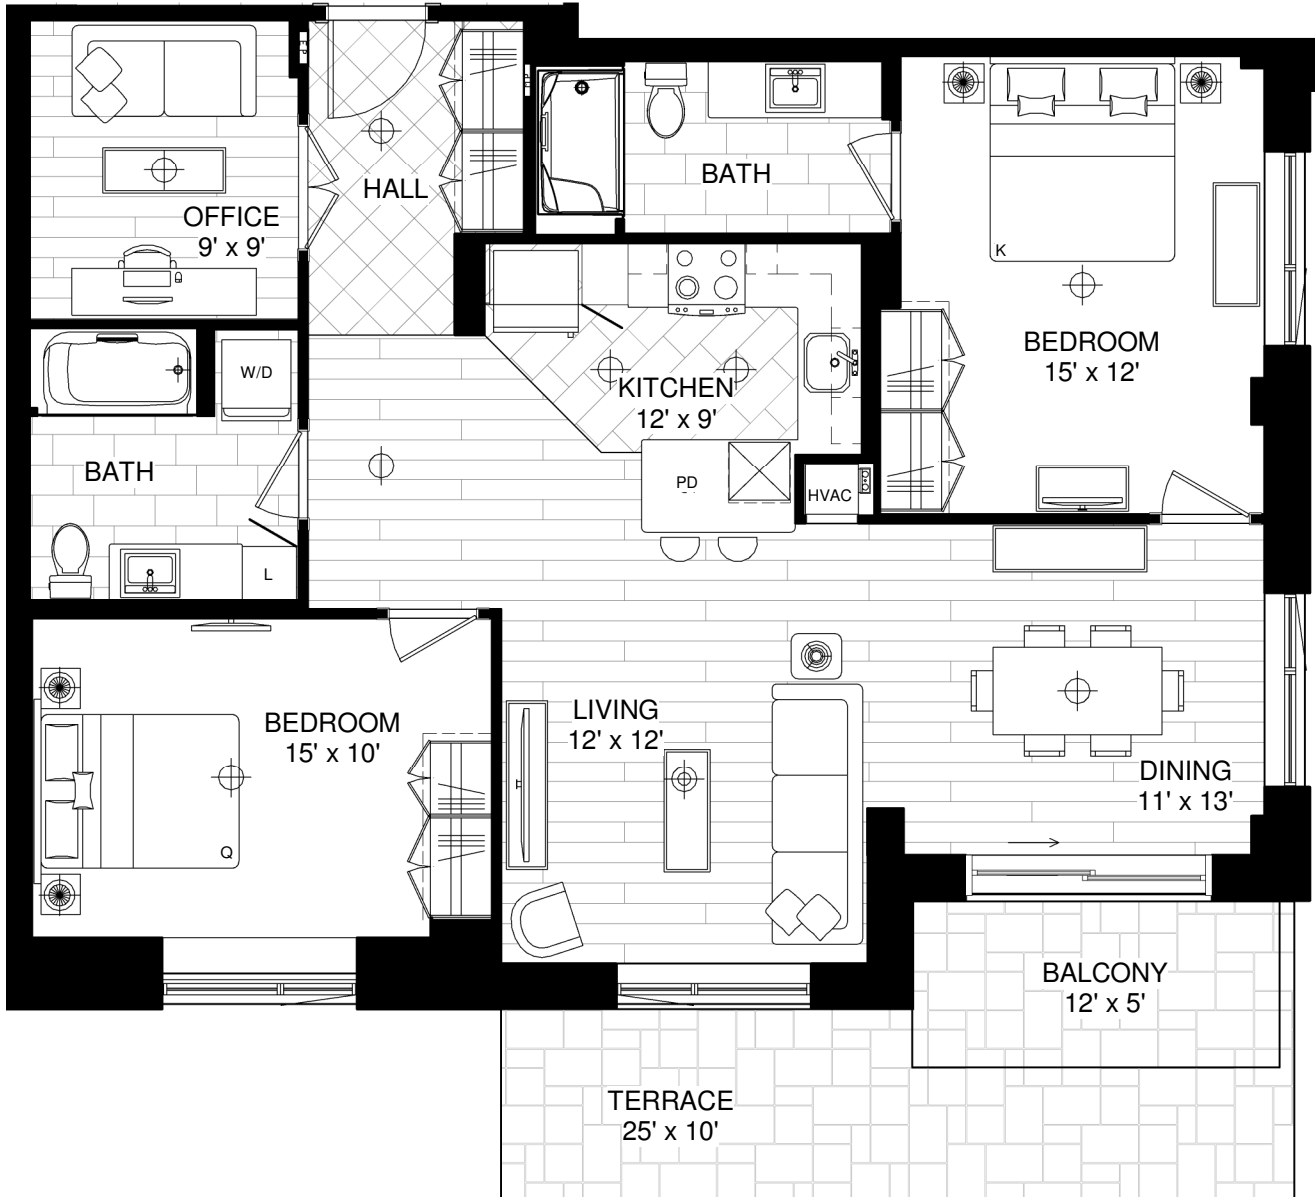

The LEPINE LODGE In RENFREW

BUILDING

B

2 BED + OFFICE

UNITS B101 - B501, B112 - 512

1st: 1,293ft² + 199ft² TERRACE

2nd-5TH: 1,293ft² + 60ft² BALCONY

BUILDING B

Not to Scale - Errors and omissions expected