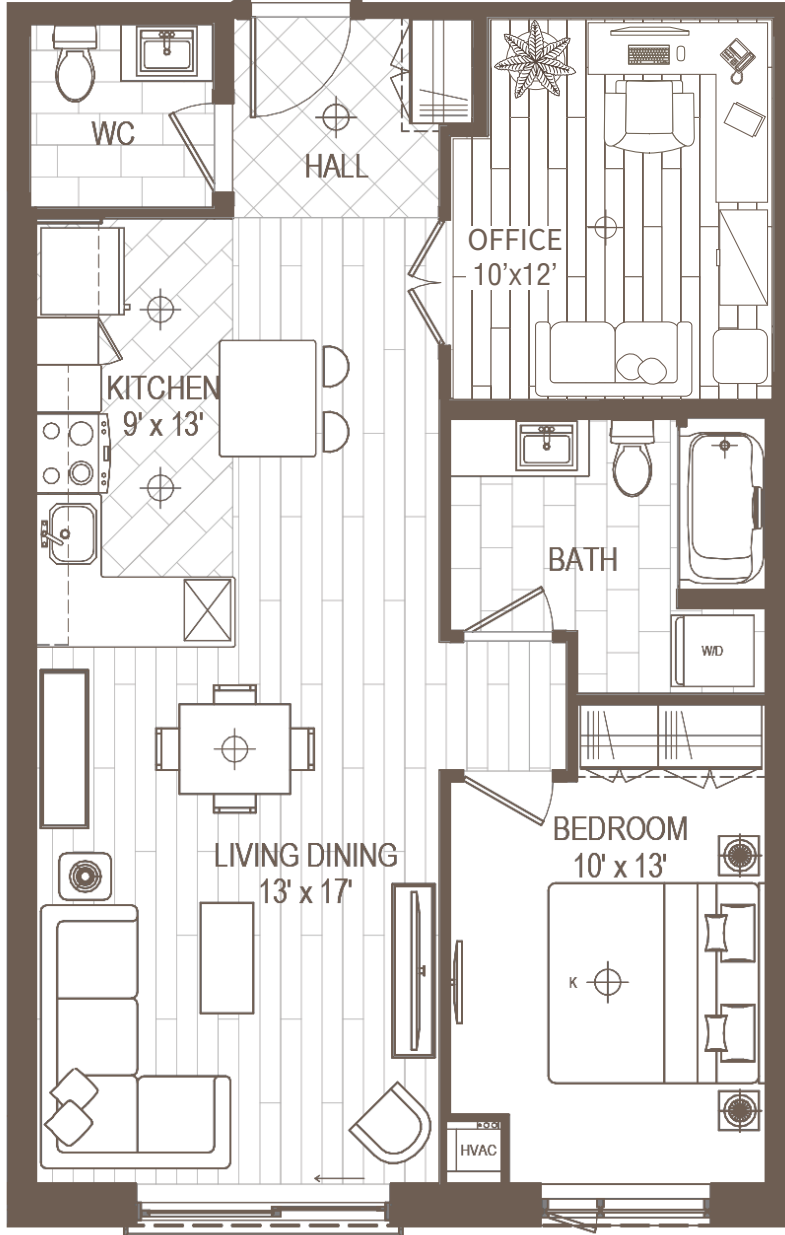

SAINT *Emilion*
 LÉPINE LUXURY APARTMENTS ★★★★★

**1 BED+
 OFFICE LX**
 950 Sq.Ft.

09
 109, 209, 309, 409, 509, 609, 709, 809

SaintEmilion.ca