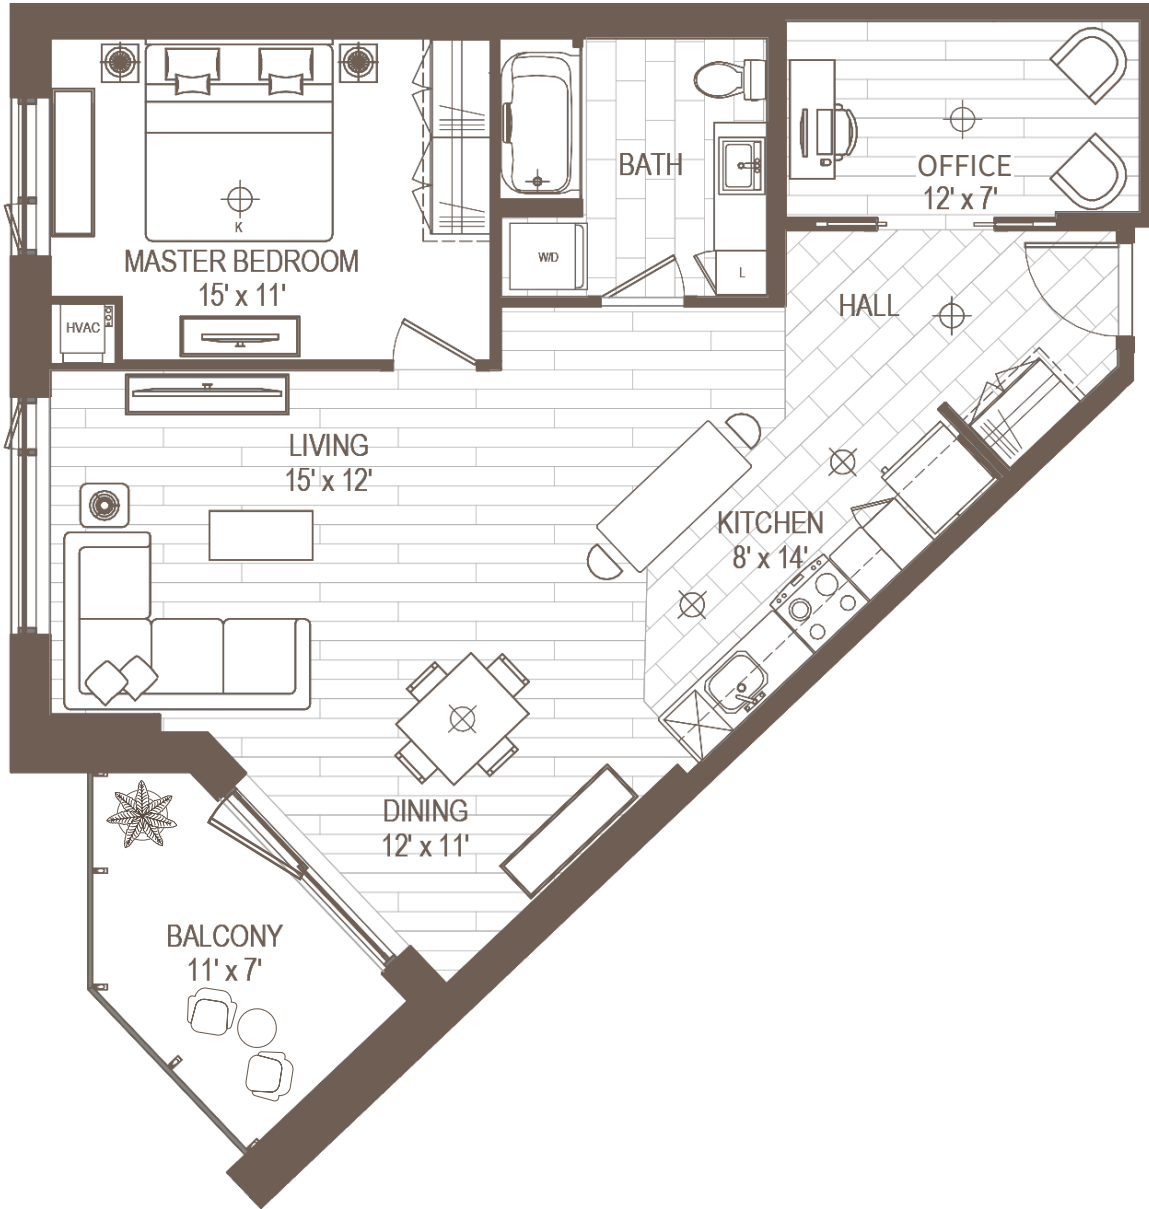

SAINT *Emilion*  
 LÉPINE LUXURY APARTMENTS ★★★★★

**1 BED+  
OFFICE LX**  
 975 Sq.Ft.

**19**  
 219, 319, 419, 519, 619, 719

SaintEmilion.ca