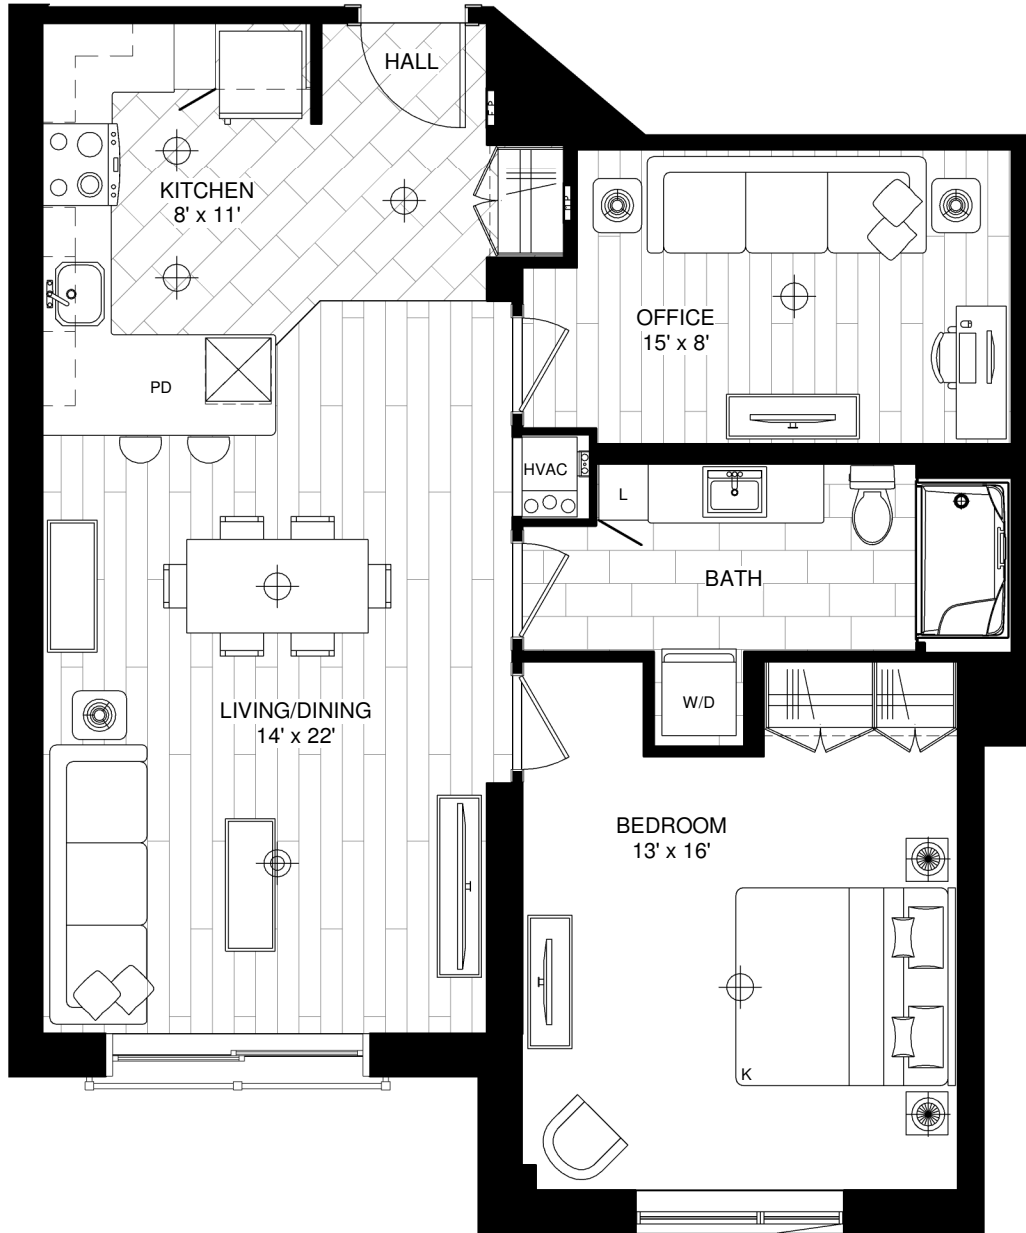

The
LEPINE LODGE
 In **RENFREW**

BUILDING

B

1 BED + OFFICE

UNIT B607

1,016 ft²

BUILDING B

Not to Scale - Errors and omissions expected