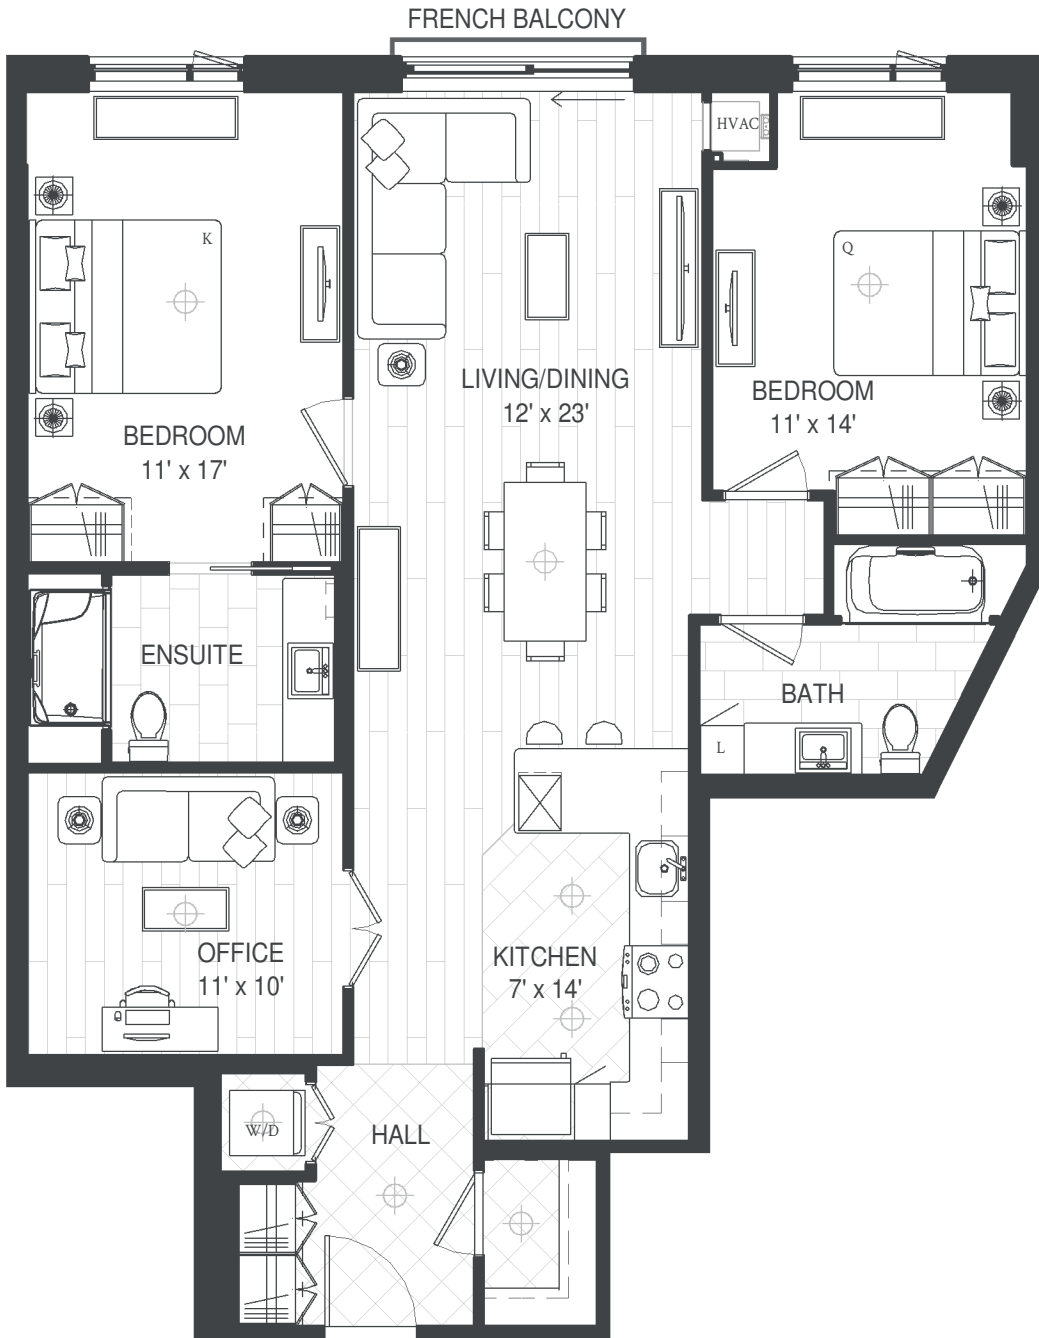

# Howard Grant TERRACES

2 BED  
+OFFICE

1266 ft<sup>2</sup>

08  
1908

LepineApartments.com

McGarry Terrace