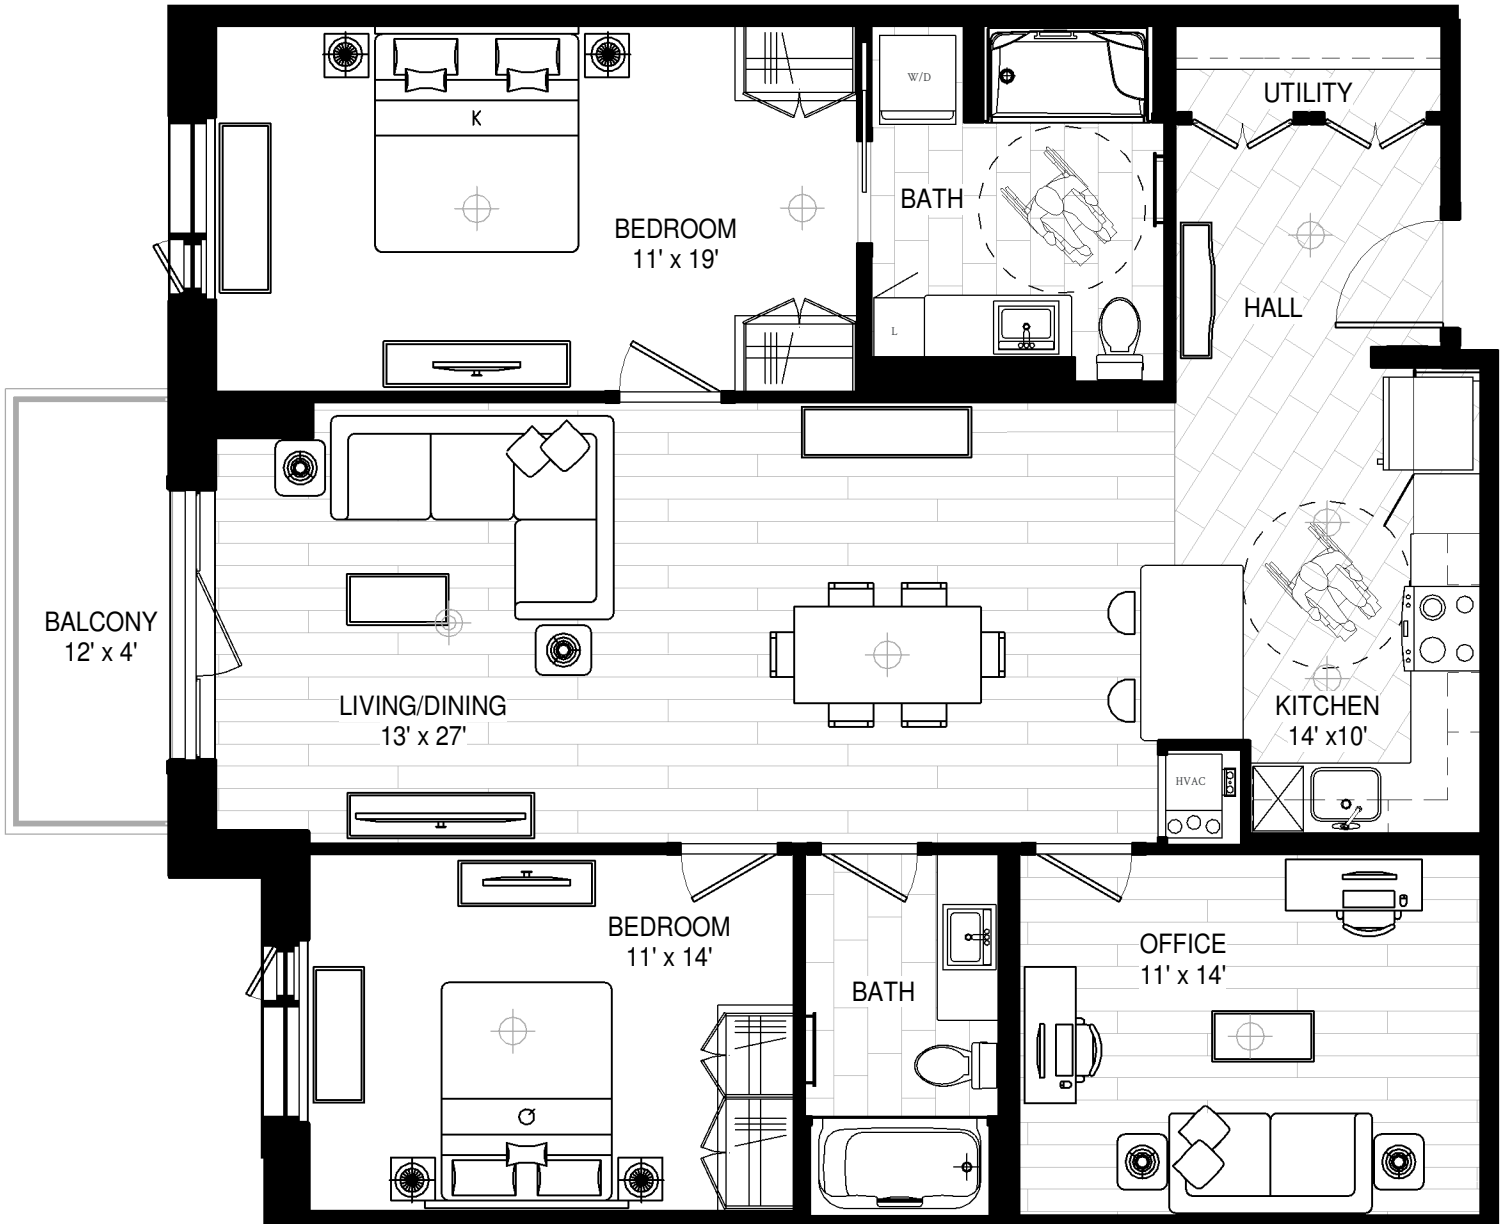

THE NORMAND

LÉPINE LUXURY APARTMENTS ★★★★★

**2 BED
+ OFFICE**
1366 ft²

39
239-339

LepineApartments.com

Not to Scale - Errors and omissions expected

Maritime Way