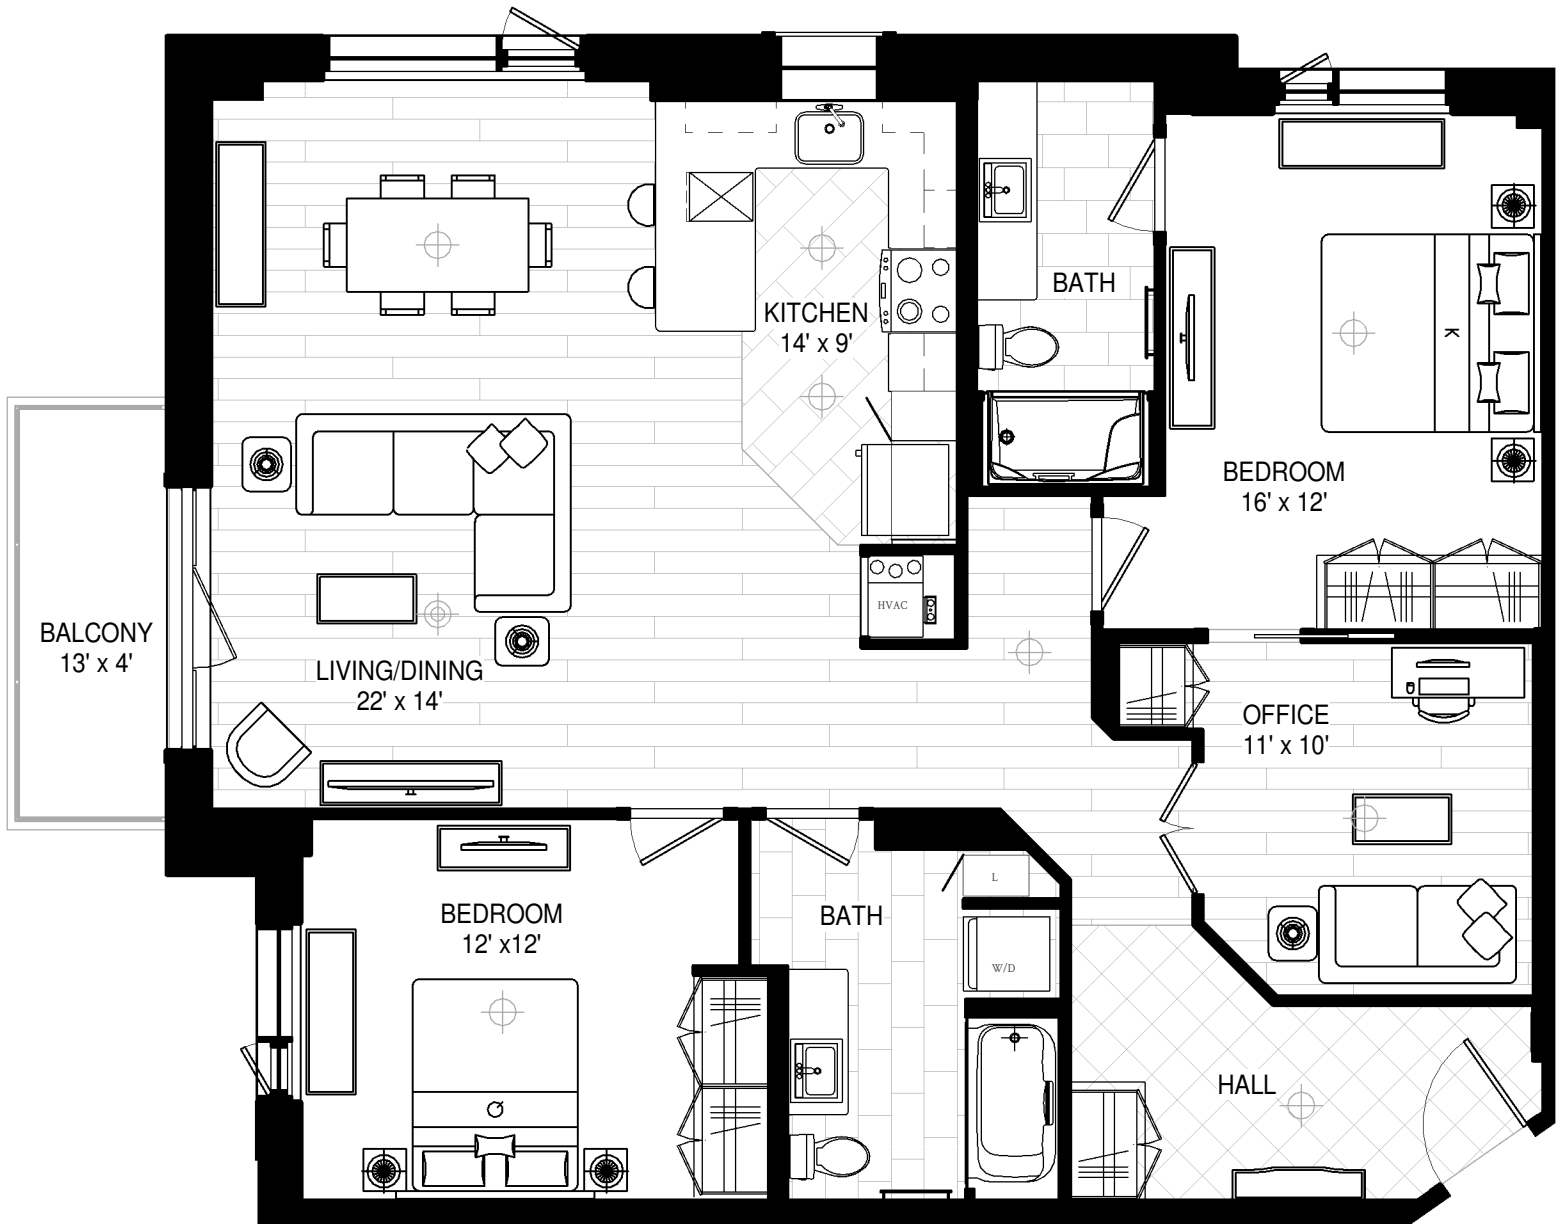

THE NORMAND

LÉPINE LUXURY APARTMENTS ★★★★★

**2 BED
+ OFFICE**
1466 ft²

41
241-341
LepineApartments.com

Not to Scale - Errors and omissions expected

Maritime Way