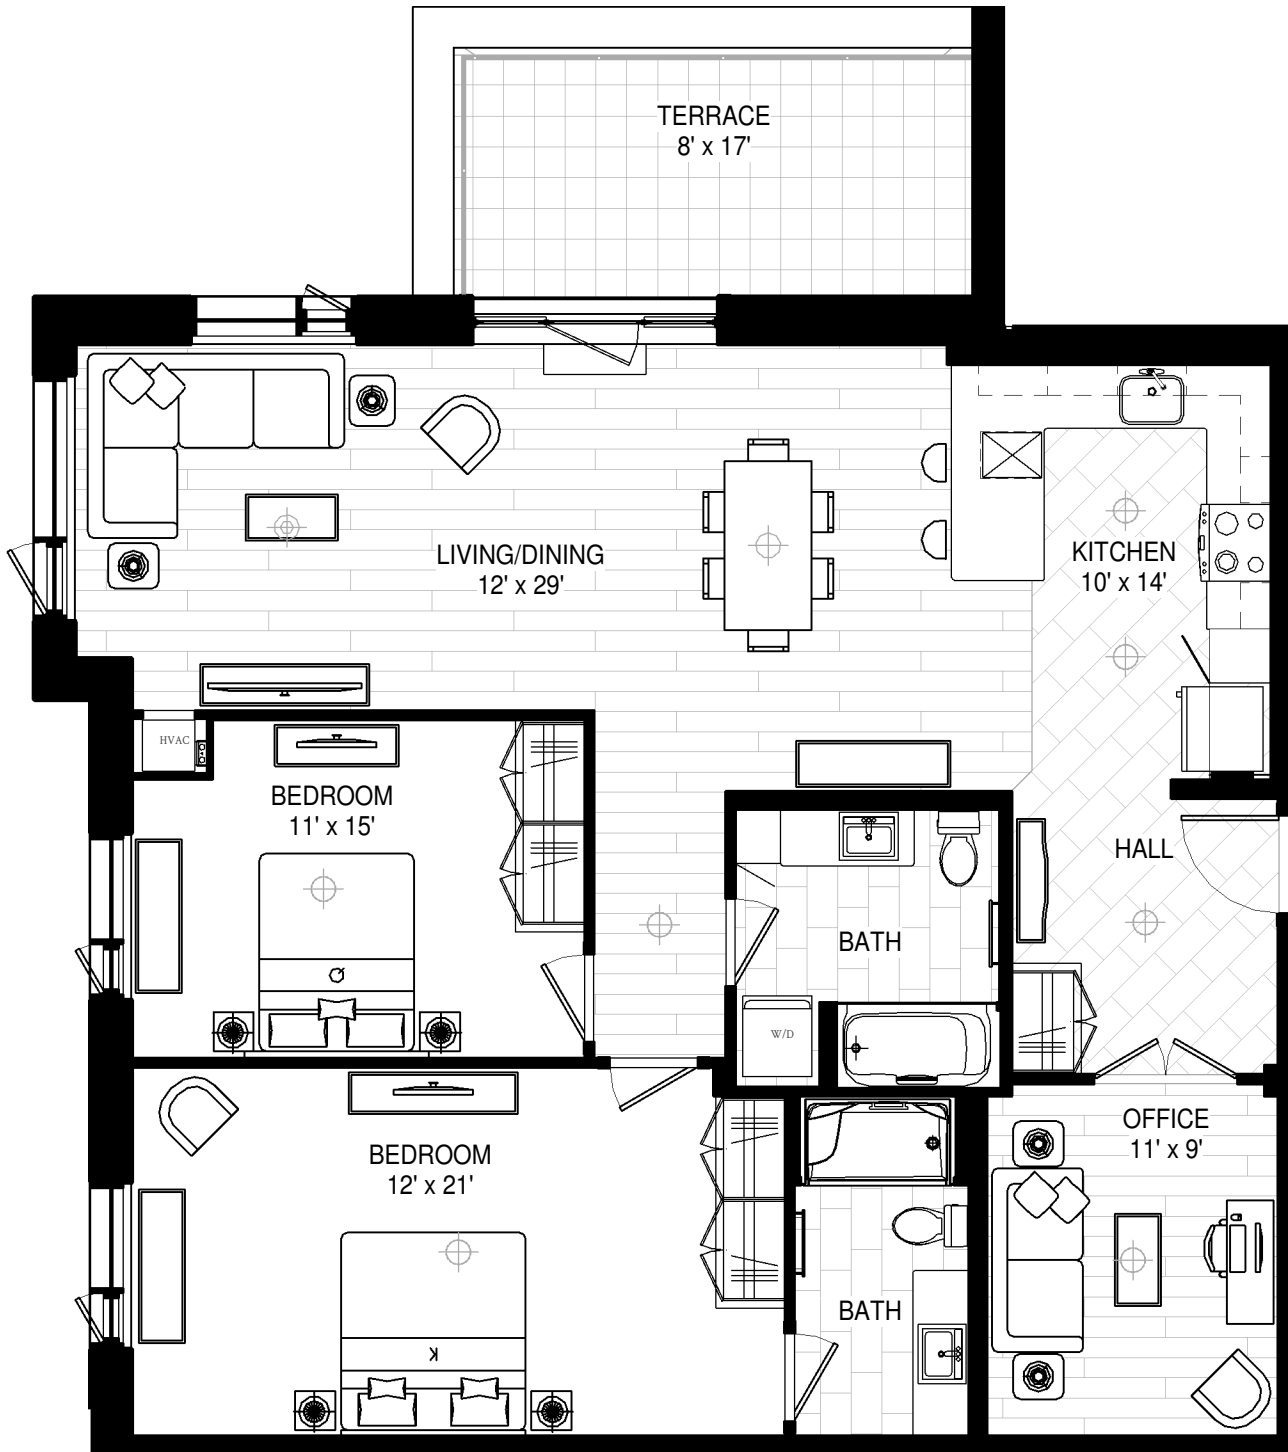

THE NORMAND

LÉPINE LUXURY APARTMENTS ★★★★★

**2 BED
+ OFFICE**
1475 ft²

06
606

LepineApartments.com

Not to Scale - Errors and omissions expected

Maritime Way